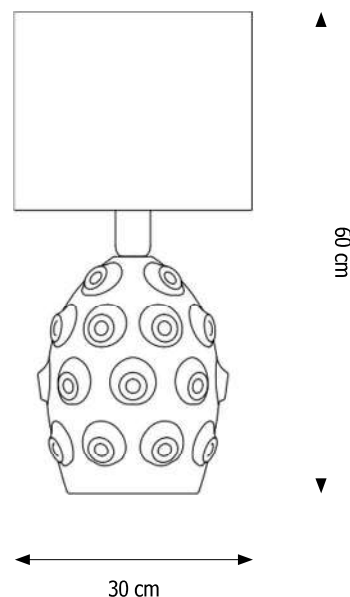

**ACCENTO**

Form and image, harmony and representation. Accento is a dance of decomposition and recomposition reminiscent of Cubist sculpture.

LAMP – available colors \*

 Green (Glossy COD. LD1FL06)

 Cream (Matte COD. LD1FL07)

LAMP SHADE - available colors \*

 Green (Cylindrical COD. P66251FP07)

 Cream (Cylindrical COD. P66251FP02)

\* We invite you to consult our website to view the photos of the colors

Lamp measures	_____	o 30 - h 35 cm
Lampshade measures	_____	o 30 - h 25 cm
Total weight	_____	2.3 Kg
Main materials	_____	Ceramic, fabric, steel
Lamp colors	_____	Green, Cream
Lampshade colors	_____	Green, Cream
Power cord	_____	PVC
Lamp holder	_____	E27
Max Watt	_____	60W 230V/50Hz
Recommended bulb	_____	LED 7 - 11W 4000 °K
Insulation class	_____	CL I
Compliance	_____	CE - 2014/35/UE - 2011/65/UE
IP grade	_____	IP20