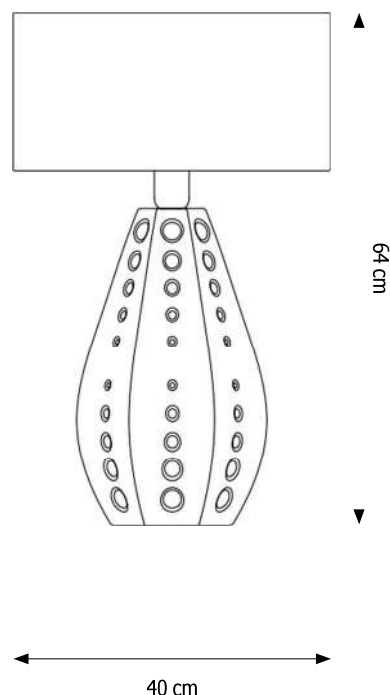

ACQUA

An element, the sphere, the expression of perfect form.
Combined in a pattern that integrates perfectly into the shape and produces a sense of elegance and exclusivity.

LAMP - available colors *

 Grey (Glossy COD. LF1FL08)

 Acquamarine (Glossy COD. LF1FL09)

LAMP SHADE - available colors *

 White (Cylindrical COD. P88202FP01)

 Grey (Cylindrical COD. P88202FP06)

* We invite you to consult our website to view the photos of the colors

Lamp measures	_____	o 28 - h 44 cm
Lampshade measures	_____	o 40 - h 20 cm
Total weight	_____	2.7 Kg
Main materials	_____	Ceramic, fabric, steel
Lamp colors	_____	Grey, Acquamarine
Lampshade colors	_____	White, Grey
Power cord	_____	PVC
Lamp holder	_____	E27
Max Watt	_____	60W 230V/50Hz
Recommended bulb	_____	LED 7 - 11W 4000 °K
Insulation class	_____	CL I
Compliance	_____	CE - 2014/35/UE - 2011/65/UE
IP grade	_____	IP20