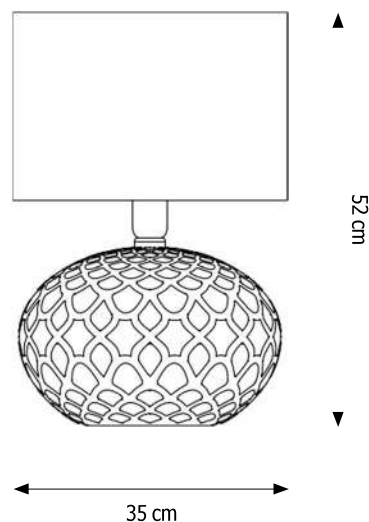

LAMP - available colors \*

 Pink (Craquelure COD. LB1FL01)

 Red (Craquelure COD. LB1FL02)

LAMPSHADE - available colors \*

 White (Cylindrical COD. P77242FP01)

 Cream (Cylindrical COD. P77242FP02)

 Bordeaux (Cylindrical COD. 77242FP04)

\* We invite you to consult our website to view the photos of the colors

o Lamp measures _____	o 35 - h 28 cm
Lampshade measures _____	o 35 - h 24 cm
Total weight _____	2.3 Kg
Main materials _____	Ceramic, fabric, steel
Lamp colors _____	Pink, Red
Lampshade colors _____	White, Cream, Bordeaux
Power cord _____	PVC
Lamp holder _____	E27
Max Watt _____	60W 30V/50Hz
Recommended bulb _____	LED 7 - 11W 4000 °K
Insulation class _____	CL I
Compliance _____	CE - 2014/35/UE - 2011/65/UE
IP grade _____	IP20