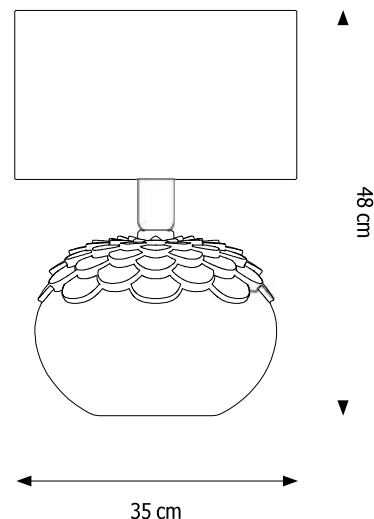

LAMP - available colors *

 Pink (Craquelure COD. LA1FL01)

 Red (Craquelure COD. LA1FL02)

LAMP SHADE - available colors *

 White (Cylindrical COD. P77210FP01)

 Cream (Cylindrical COD. P77210FP02)

 Bordeaux (Cylindrical COD. 77210FP04)

* We invite you to consult our website to view the photos of the colors

Lamp measures	_____	o 30 - h 27 cm
Lampshade measures	_____	o 35 - h 21 cm
Total weight	_____	2.6 Kg
Main materials	_____	Ceramic, fabric, steel
Lamp colors	_____	Pink, Red
Lampshade colors	_____	White, Cream, Bordeaux
Power cord	_____	PVC
Lamp holder	_____	E27
Max Watt	_____	60W 230V/50Hz
Recommended bulb	_____	LED 7 - 11W 4000 °K
Insulation class	_____	CL I
Compliance	_____	CE - 2014/35/UE - 2011/65/UE
IP grade	_____	IP20