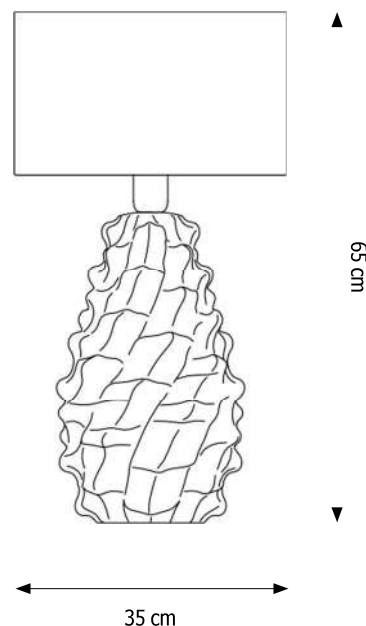

MOVIMENTO

The composition of geometric elements disappears, to offer the form an energy capable of creating the illusion of action.

LAMP - available colors *

 Grey (Glossy COD. LG1FL08)

 Gold (Glossy COD. LG1FL10)

LAMPSHADE - available colors *

 Grey (Cylindrical COD. P77212FP06)

 Black (Cylindrical COD. P77212FP05)

* We invite you to consult our website to view the photos of the colors

Lamp measures	_____	o 26 - h 44 cm
Lampshade measures	_____	o 35 - h 21 cm
Total weight	_____	2.6 Kg
Main materials	_____	Ceramic, fabric, steel
Lamp colors	_____	Grey, Gold brown
Lampshade colors	_____	Grey, Black
Power cord	_____	PVC
Lamp holder	_____	E27
Max Watt	_____	60W 230V/50Hz
Recommended bulb	_____	LED 7 - 11W 4000 °K
Insulation class	_____	CL I
Compliance	_____	CE - 2014/35/UE - 2011/65/UE
IP grade	_____	IP20